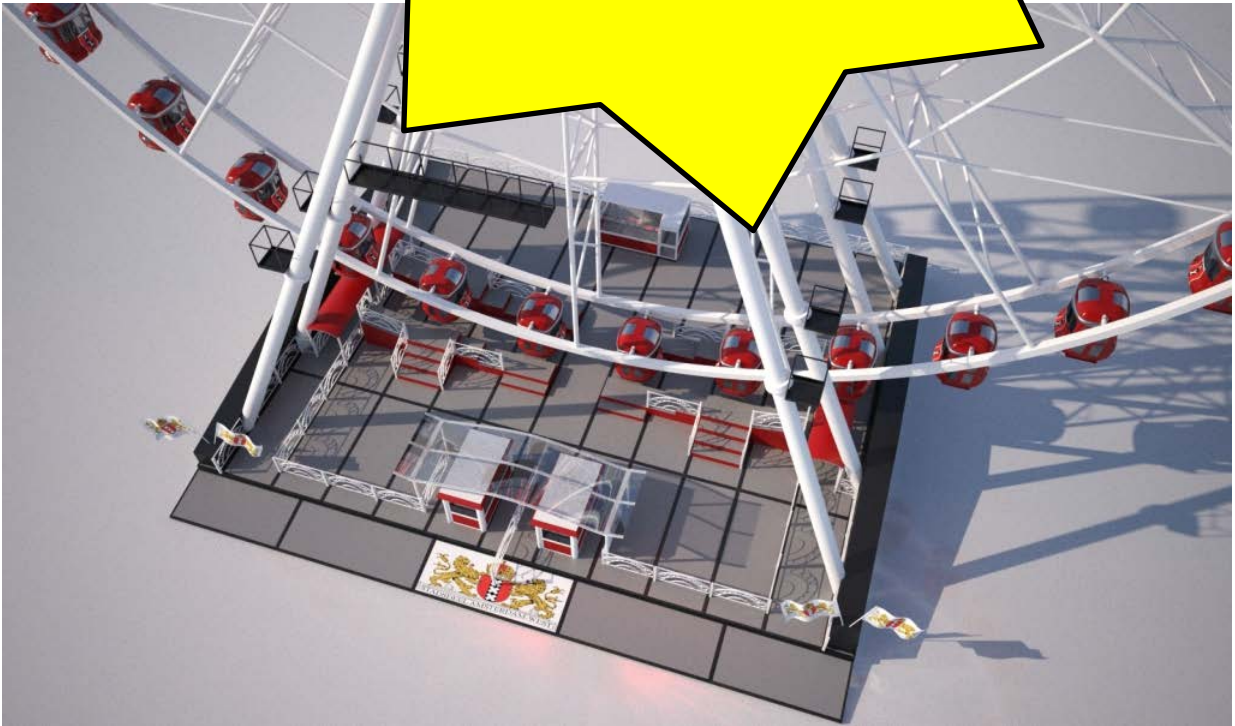

CERTIFICATO N° 60.100.103051